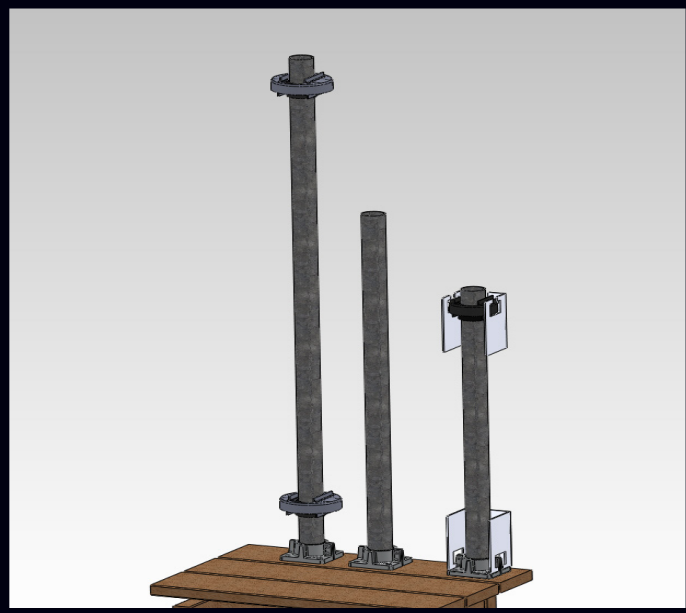

POST MOUNT

WAYMARK[®]
FENCE AND RAIL ACCESSORIES

SIMPLE | VERSATILE
ADJUSTABLE | SECURE

SIMPLE

- Mounts to any surface
- NO Shims
- Die Cast Aluminum

VERSATILE

- Uses 1 7/8" OD pipe
- Use heavy gauge pipe for code compliant railing
- Choose height and pipe gauge for your specific application

ADJUSTABLE

- Plumb top of post mount
- Attach socket to pipe
- Slide post sleeve over socket

SECURE

- Use bracket kit when attaching railing brackets
- “U” shaped insert fits over attached socket
- Slide post over mount
- Screw brackets to reinforced area