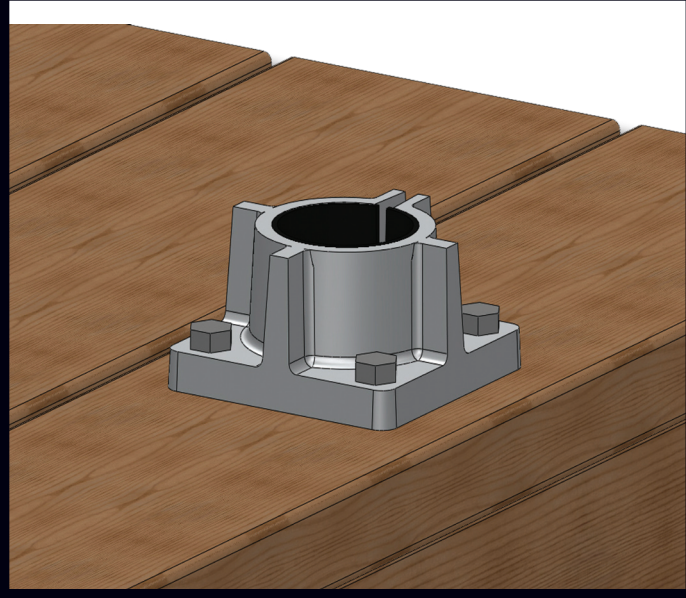

POST MOUNT

WAYMARK[®]
FENCE AND RAIL ACCESSORIES

SIMPLE | VERSATILE
ADJUSTABLE | SECURE

SIMPLE

- Mounts to any surface
- NO Shims
- Die Cast Aluminum

VERSATILE

- Uses 1 7/8" OD pipe
- Use heavy gauge pipe for code compliant railing
- Choose height and pipe gauge for your specific application

ADJUSTABLE

- Plumb top of post mount
- Attach socket to pipe
- Slide post sleeve over socket

SECURE

- Use bracket kit when attaching railing brackets
- “U” shaped insert fits over attached socket
- Slide post over mount
- Screw brackets to reinforced area