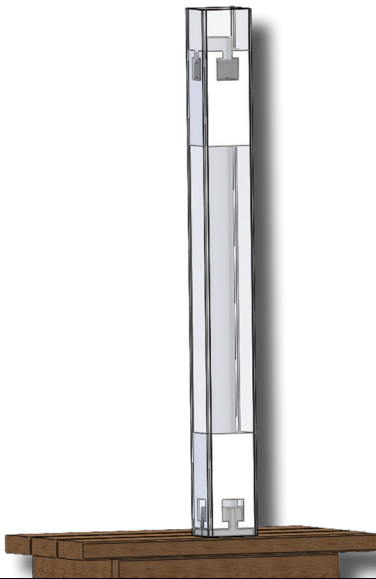

POST MOUNT

WAYMARK[®]
FENCE AND RAIL ACCESSORIES

SIMPLE | VERSATILE
ADJUSTABLE | SECURE

SIMPLE

- Mounts to any surface
- NO Shims
- Die Cast Aluminum

VERSATILE

- Uses 1 7/8" OD pipe
- Use heavy gauge pipe for code compliant railing
- Choose height and pipe gauge for your specific application

ADJUSTABLE

- Plumb top of post mount
- Attach socket to pipe
- Slide post sleeve over socket

SECURE

- Use bracket kit when attaching railing brackets
- “U” shaped insert fits over attached socket
- Slide post over mount
- Screw brackets to reinforced area