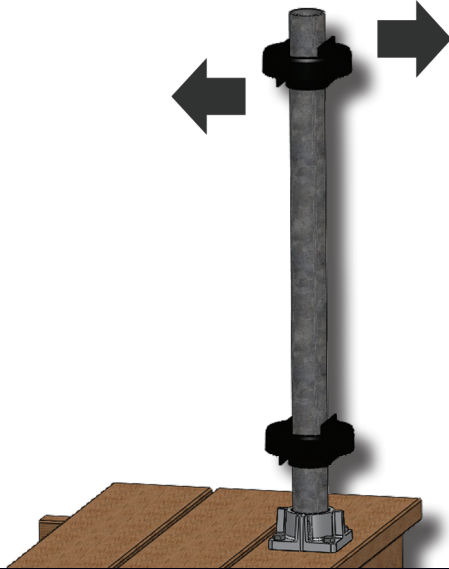

POST MOUNT

WAYMARK[®]
FENCE AND RAIL ACCESSORIES

SIMPLE | VERSATILE
ADJUSTABLE | SECURE

SIMPLE

- Mounts to any surface
- NO Shims
- Die Cast Aluminum

VERSATILE

- Uses 1 7/8" OD pipe
- Use heavy gauge pipe for code compliant railing
- Choose height and pipe gauge for your specific application

ADJUSTABLE

- Plumb top of post mount
- Attach socket to pipe
- Slide post sleeve over socket

SECURE

- Use bracket kit when attaching railing brackets
- “U” shaped insert fits over attached socket
- Slide post over mount
- Screw brackets to reinforced area