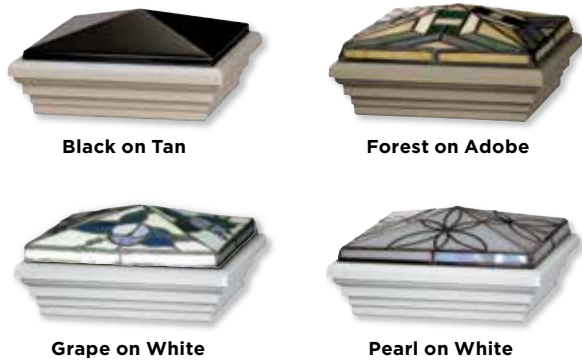

# Classic Cap Options

## CLASSIC CAP COLOR OPTIONS:

- Adobe, Tan, White

\*Other colors available by special order

- Classic caps look great on their own, or with our various topper options, as seen below.

# TURN AN ORDINARY FENCE INTO AN EXTRAORDINARY FENCE WITH WAYPOINT® POST CAPS.

Waypoint® Classic post caps are the industry's top-selling caps. Take one look at the range of cap options and their superior design, and it's easy to see why. Waypoint® Classic post caps don't simply cap a project, they enhance it. Choose from Glass or Solid caps to transform an ordinary light into something special. The classic profile and three available base colors mean there's a look to fit any project.