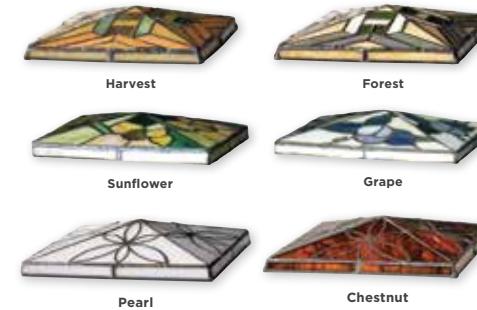

GLASS TOPS - Stained - Filigree

SOLID TOPS - Metal Plated - Solid Colors